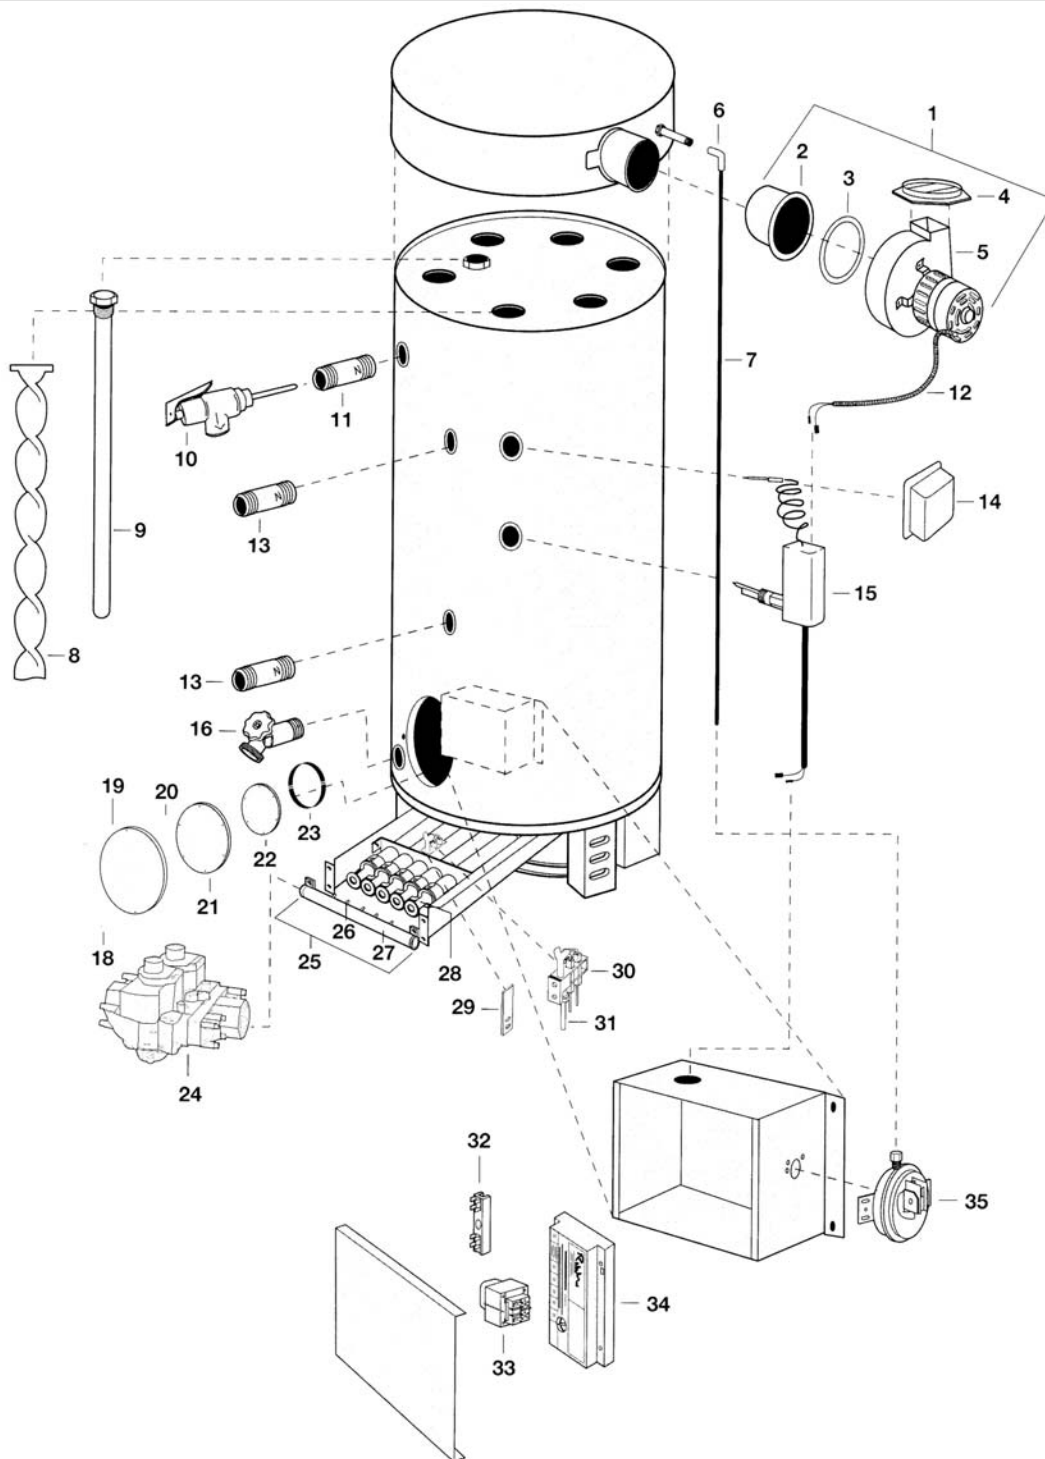

ITEM NO.	PART NO.	DESCRIPTION	MODEL NO.
1	PVT1003	BLOWER ASSEMBLY	ALL
2	PVT1030	BLOWER MOUNTING FLANGE	ALL
3	GKT1033	BLOWER GASKET	ALL
4	DRH1170	BLOWER VENT ADAPTER	ALL
6	MSC1097	BULKHEAD FITTING	ALL
7	MSC2933	ALUMINUM TUBING (45")	ALL
8	JKT1053	FLUE BAFFLE	ALL
9	WTR1085	MAG ANODE ROD	ALL
10	RLV1016	T & P RELIEF VALVE	ALL
11	GLV2849	NIPPLE, 1" X 3"	ALL
12	WRE1052	WIRE HARNESS T-STAT TO BLOWER	ALL
13	WTR1081	NIPPLE SIDE CONNECT HOT & COLD	ALL
14	JKT1200	SENSOR COVER	ALL
15	TST1084	DUAL SENSOR THERMOSTAT	ALL
16	DRV2508	BRASS DRAIN VALVE	ALL
18	BLT1041	BOLT FOR HANDHOLE COVER	ALL
19	WTR1101	HANDHOLE CLEAN OUT COVERPLATE	ALL
20	BLT1040	BOLT FOR HANDHOLE	ALL
21	WTR1016	PLATE HANDHOLE COVER NON-ASME	CNR625-080 THRU 725-080-DF9
21	WTR1039	PLATE HANDHOLE COVER ASME	CNA626-080 THRU 726-080-DF9
22	GKT2101	GASKET, 4 X 6 HANDHOLE ASME	CNA626-080 THRU 726-080-DF9
23	GKT1010	GASKET, 4 X 6 HANDHOLE NON-ASME	CNR625-080 THRU 725-080-DF9
24	VAL1063	GAS VALVE NAT	CNR(A)625(6)-080 THRU CNR(A)725(6)-080-DF9
24	VAL1065	GAS VALVE LPG	CLR(A)625(6)-080 THRU CLR(A)725(6)-080-DF9
25	BNR1162	BURNER ASSEMBLY NAT	CNR(A)725(6)-080-DF9
25	BNR1253	BURNER ASSEMBLY NAT	CNR(A)625(6)-080-DF9
25	BNR1163	BURNER ASSEMBLY LPG	CLR(A)725(6)-080-DF9
25	BNR1254	BURNER ASSEMBLY LPG	CLR(A)625(6)-080-DF9
26	ORF1020-25	ORIFICE MAIN BURNER(#25)(9 EACH)	CNR(A)625(6)-080-DF9
26	ORF1020-40	ORIFICE MAIN BURNER(#40)(9 EACH)	CLR(A)625(6)-080-DF9
26	ORF1020-20	ORIFICE MAIN BURNER (#20)(9 EACH)	CNR(A)725(6)-080-DF9
26	ORF1020-37	ORIFICE MAIN BURNER (#37)(9 EACH)	CLR(A)725(6)-080-DF9
27	MAN1021-9	MANIFOLD, NINE ORIFICE BURNER	ALL
28	BNR1059	MAIN BURNER	ALL
29	JKT3003	PILOT SHIELD	ALL
30	PLT1140	PILOT ASSEMBLY NAT.	ALL
30	PLT1121	PILOT ASSEMBLY LPG.	ALL
31	MSC2933	ALUMINUM TUBING	ALL
32	BLK1040	TERMINAL BLOCK ESB1-4-4	ALL
33	TRF1038	TRANSFORMER	ALL
34	RLY1131	IGNITION CONTROL	ALL
35	PRS1001	PRESSURE SWITCH	ALL